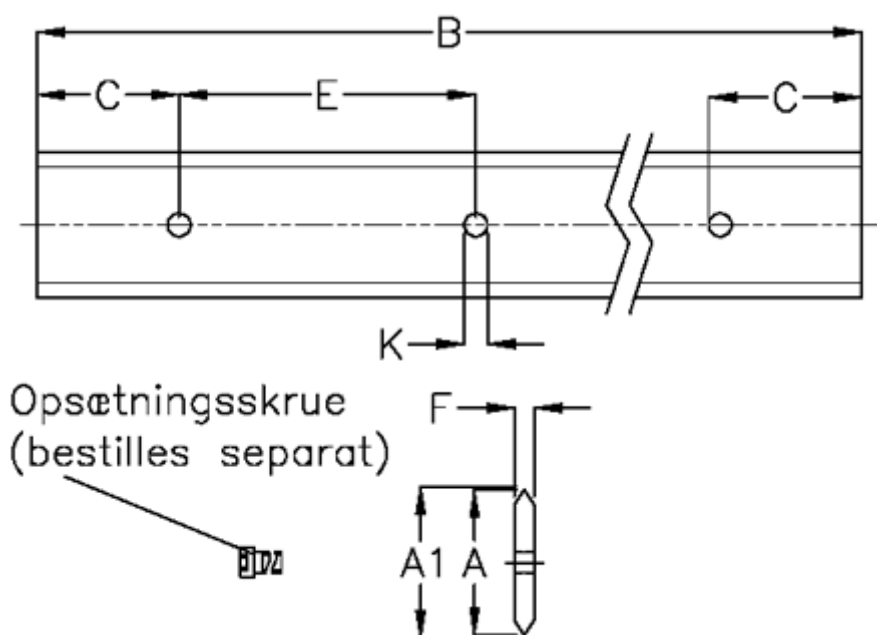

Data Sheet

Article number: 0591251796
Description: Hepco SL2 spacer slide
SS M 44-1796

Measures

A	= 44	K	= 7.0
A1	= 44.81	Weight kg/1000	= 1900
B	= 1796		
C	= 43.0		
E	= 90		
F	= 6.1		
For bearing	= 34		
For screw	= M6x20		